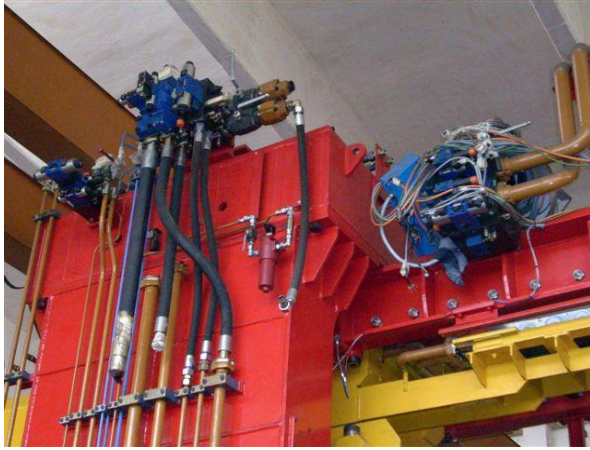

- FOUNDRY 4 -

HORIZONTAL MOULDING LINE – Brand Name: SAVELLI
(photos on next page)

HORIZONTAL AUTOMATIC MOULDING LINE - NEVER INSTALLED / USED - 1200x900 x 300+300 mm ,
YEAR: 2005

NUMBER OF FLASKS: 70
MAX PRODUCTIVITY: 60 flasks / hour